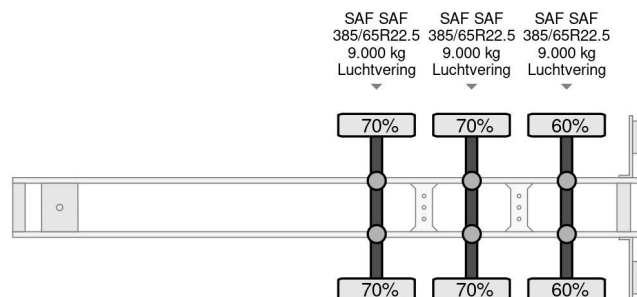

Referentienummer: KR302451-2