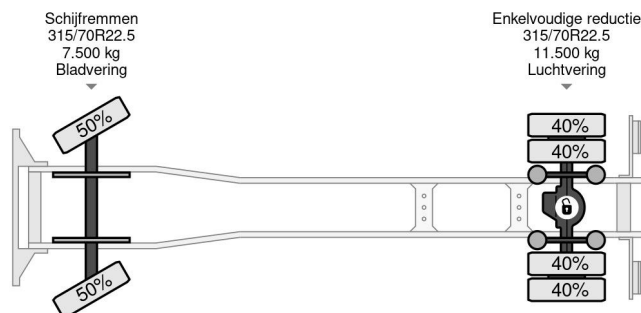

DESCRIPTION

VIDEO AVAILABLE