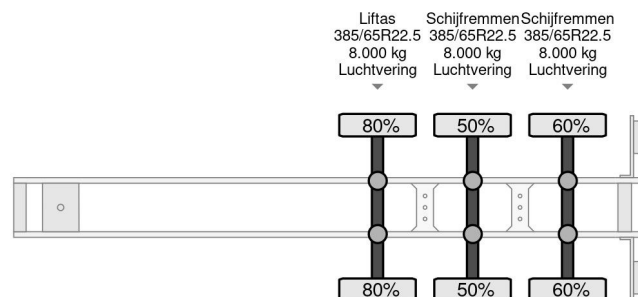

Referentienummer: KR833690-2