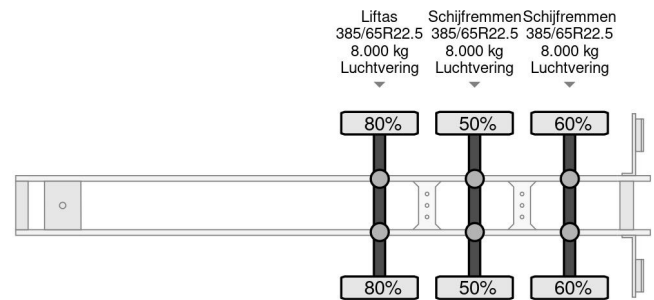

Referentienummer: KR833690-2