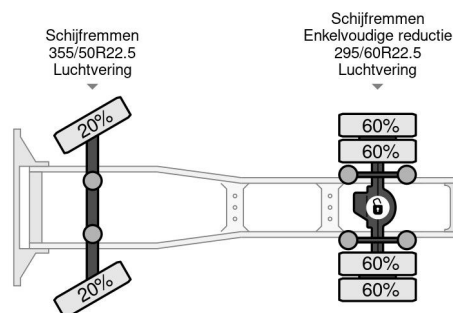

DESCRIPTION

VIDEO AVAILABLE