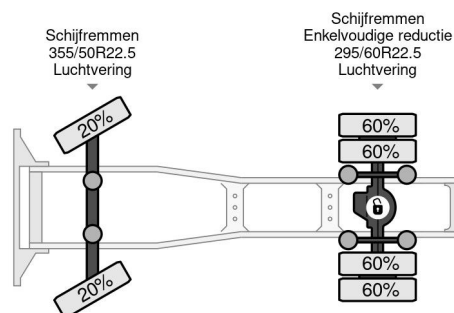

DESCRIPTION

VIDEO AVAILABLE