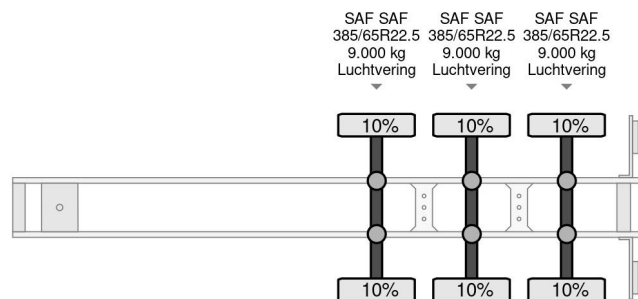

Referentienummer: KO180256-2