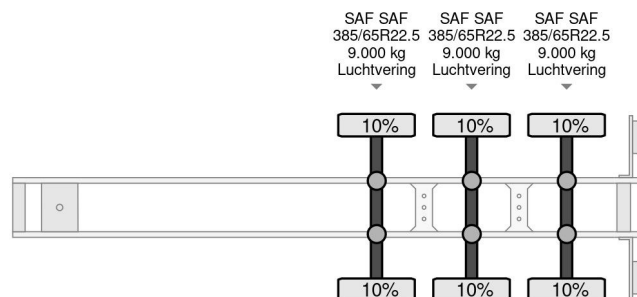

Referentienummer: KO180256-2