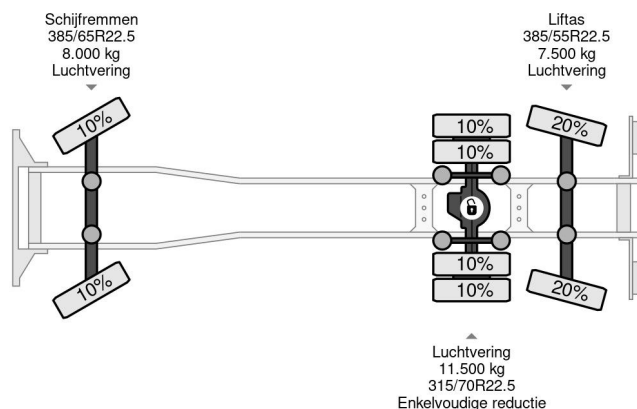

DESCRIPTION

VIDEO AVAILABLE

Energieweg 7, 4231 DJ Meerkerk

Tel.: +31 (0)183 74 56 20

Email: info@rhtrucks.nl

Roof spoiler • Sleeper cab • Speed limiter • Spoilers •
Spotlights • Twin fuel tank • Vehicle heater • Visor