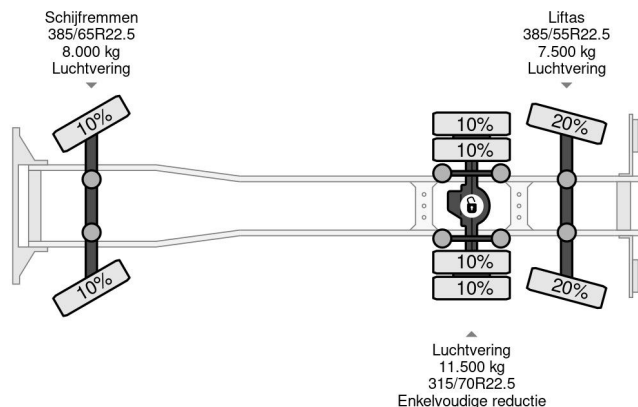

# Scania 6X2 - EURO 6 + DHOLLANDIA LIFT + LIFT/STEERING AXLE

## COMMON

Price	€ 28.950,- ex VAT
Id	SC444239
Make	Scania
Type	6X2 - EURO 6 + DHOLLANDIA LIFT + LIFT/STEERING AXLE
Year	2017
Mileage	1.431.119 km
Construction	Chassis cab
Gross weight	27.000 kg
Emissionclass	6

Scania R580 6X2 - EURO 6 + DHOLLANDIA LIFT + LIFT/ST...

Referentienummer: SC444239

## PROPERTIES

First registration date	08-02-2017
Mot expiry date	08-02-2025
License plate	02-BJF-2
Fuel	Diesel
Transmission	Automatic
Vehicle identification number	YS2R6X20005444239
Axle configuration	6x2
Axle count	3
Weight	14.610 kg
Cylinder count	6
Power kw	427
Power hp	581
Wheelbase	645 cm
Load capacity	12.390 kg
Length	1.060 cm
Width	260 cm