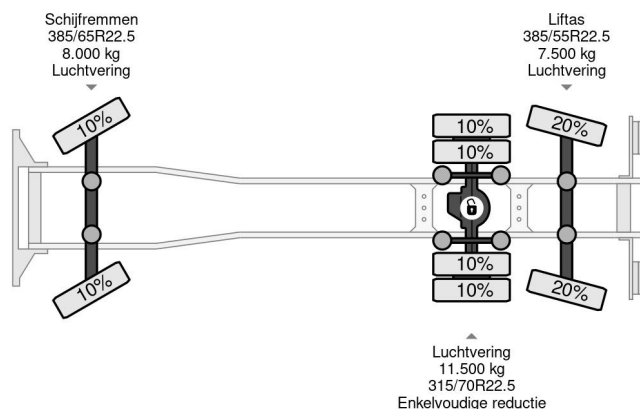

Scania 6X2 - EURO 6 + DHOLLANDIA LIFT + LIFT/STEERING AXLE

COMMON

Price	€ 28.950,- ex VAT
Id	SC444239
Make	Scania
Type	6X2 - EURO 6 + DHOLLANDIA LIFT + LIFT/STEERING AXLE
Year	2017
Mileage	1.431.119 km
Construction	Chassis cab
Gross weight	27.000 kg
Emissionclass	6

Scania R580 6X2 - EURO 6 + DHOLLANDIA LIFT + LIFT/ST...

Referentienummer: SC444239

PROPERTIES

First registration date	08-02-2017
Mot expiry date	08-02-2025
License plate	02-BJF-2
Fuel	Diesel
Transmission	Automatic
Vehicle identification number	YS2R6X20005444239
Axle configuration	6x2
Axle count	3
Weight	14.610 kg
Cylinder count	6
Power kw	427
Power hp	581
Wheelbase	645 cm
Load capacity	12.390 kg
Length	1.060 cm
Width	260 cm