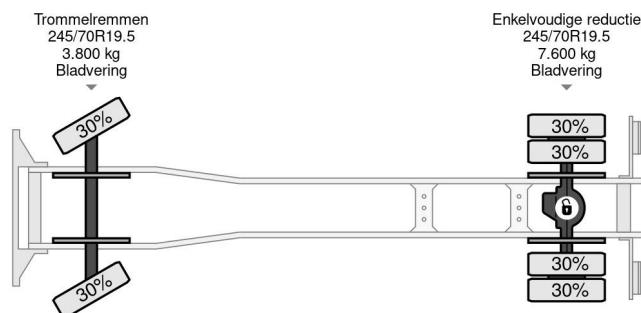

Mercedes-Benz - FULL EQUIPMENT INCLUDED FIRE TRUCK + LADDERLIFT + TÜV 12-2025

COMMON

Price	€ 15.950,- ex VAT
Id	MB530662
Make	Mercedes-Benz
Type	- FULL EQUIPMENT INCLUDED FIRE TRUCK + LADDERLIFT + TÜV 12-2025
Year	1990
Mileage	56.723 km
Construction	Fire truck
Gross weight	11.000 kg

Mercedes-Benz 1117 - FULL EQUIPMENT INCLUDED F... 4x2

Referentienummer: MB530662

PROPERTIES

First registration date	29-10-1990
Mot expiry date	02-12-2025
License plate	VJ-23-VB
Fuel	Diesel
Transmission	Automatic
Vehicle identification number	WDB67601215530662
Axle configuration	4x2
Axle count	2
Weight	7.220 kg
Cylinder count	6
Power kw	125
Power hp	170
Wheelbase	370 cm
Load capacity	3.780 kg
Width	230 cm