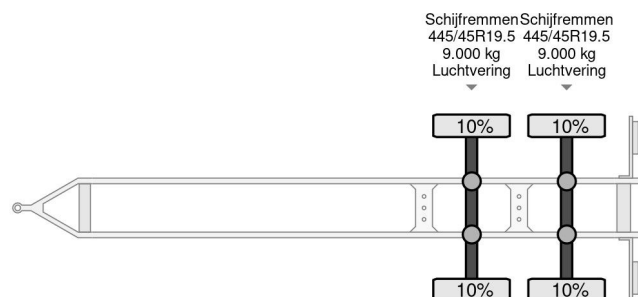

ACCESSORIES

DESCRIPTION

VIDEO AVAILABLE