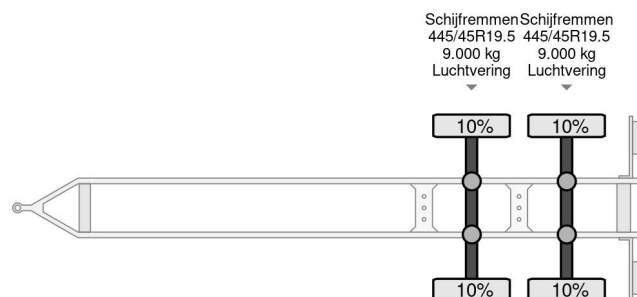

ACCESSORIES

DESCRIPTION

VIDEO AVAILABLE