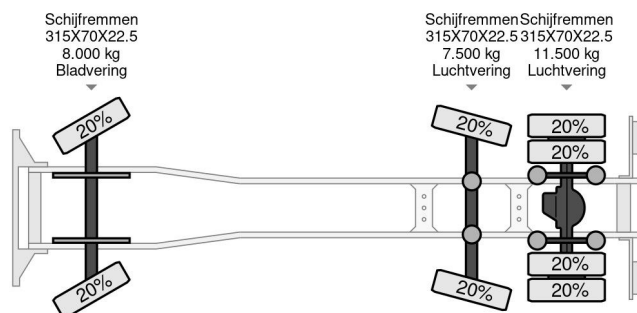

# DAF DAF CF 290 6X2 DENNIS EAGLE EURO 6 + WEIGHING SYSTEM

## COMMON

Price	€ 22.950,- ex VAT
Id	DA031608-G
Make	DAF
Type	DAF CF 290 6X2 DENNIS EAGLE EURO 6 + WEIGHING SYSTEM
Year	2014
Mileage	535.170 km
Construction	Garbage truck
Gross weight	27.000 kg
Emissionclass	6

## PROPERTIES

First registration date	08-10-2014
Mot expiry date	13-10-2025
License plate	44-BFG-5
Fuel	Diesel
Transmission	Automatic
Vehicle identification number	XLRAGM4100G031608
Axle configuration	6x2
Axle count	3
Weight	15.110 kg
Cylinder count	6
Power kw	210
Power hp	286
Wheelbase	535 cm
Construction dimensions (l/b/h)	
Load capacity	11.890 kg
Length	965 cm
Width	255 cm