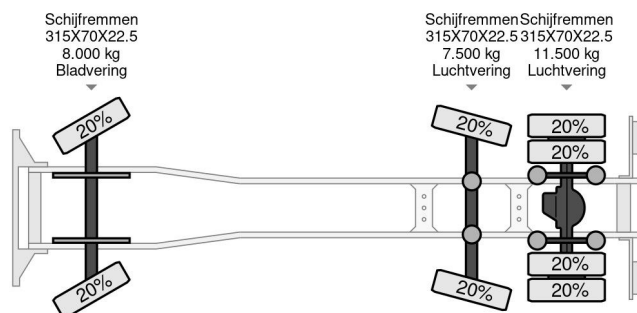

DAF DAF CF 290 6X2 DENNIS EAGLE EURO 6 + WEIGHING SYSTEM

COMMON

Price	€ 22.950,- ex VAT
Id	DA031608-G
Make	DAF
Type	DAF CF 290 6X2 DENNIS EAGLE EURO 6 + WEIGHING SYSTEM
Year	2014
Mileage	535.170 km
Construction	Garbage truck
Gross weight	27.000 kg
Emissionclass	6

DAF CF 290 DAF CF 290 6X2 DENNIS EAGLE EURO 6 + W...

Referentienummer: DA031608-G

PROPERTIES

First registration date	08-10-2014
Mot expiry date	13-10-2025
License plate	44-BFG-5
Fuel	Diesel
Transmission	Automatic
Vehicle identification number	XLRAGM4100G031608
Axle configuration	6x2
Axle count	3
Weight	15.110 kg
Cylinder count	6
Power kw	210
Power hp	286
Wheelbase	535 cm
Construction dimensions (l/b/h)	
Load capacity	11.890 kg
Length	965 cm
Width	255 cm