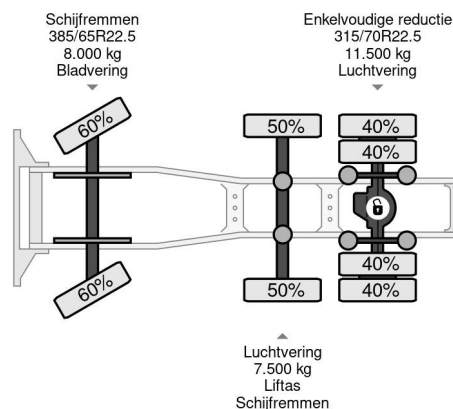

# DAF 6X2 SPECIAL INTERIOR LIFT / STEERING AXLE tv till 08-2025

## COMMON

Price	On request ex VAT
Id	DA035957
Make	DAF
Type	6X2 SPECIAL INTERIOR LIFT / STEERING AXLE tv till 08-2025
Year	2014
Mileage	1.059.880 km
Construction	Standard tractor
Gross weight	27.000 kg
Emissionclass	6

## PROPERTIES

First registration date	30-07-2014
Mot expiry date	01-08-2025
License plate	37-BDZ-6
Fuel	Diesel
Transmission	Automatic
Vehicle identification number	XLRTGH4300G035957
Axle configuration	6x2
Axle count	3
Weight	9.052 kg
Cylinder count	6
Power kw	340
Power hp	462
Wheelbase	415 cm
Load capacity	17.948 kg
Length	651 cm
Width	255 cm