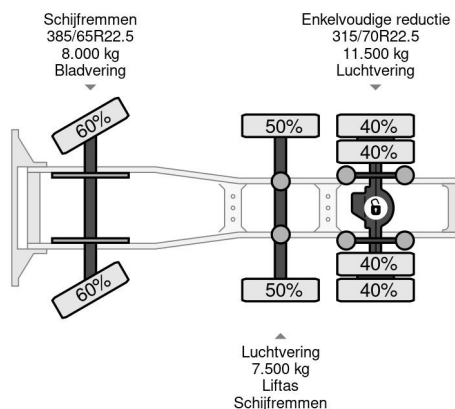

DAF 6X2 SPECIAL INTERIOR LIFT / STEERING AXLE tv till 08-2025

COMMON

Price	On request ex VAT
Id	DA035957
Make	DAF
Type	6X2 SPECIAL INTERIOR LIFT / STEERING AXLE tv till 08-2025
Year	2014
Mileage	1.059.880 km
Construction	Standard tractor
Gross weight	27.000 kg
Emissionclass	6

DAF XF 460 6X2 SPECIAL INTERIOR LIFT / STEERING AX...

Referentienummer: DA035957

PROPERTIES

First registration date	30-07-2014
Mot expiry date	01-08-2025
License plate	37-BDZ-6
Fuel	Diesel
Transmission	Automatic
Vehicle identification number	XLRTGH4300G035957
Axle configuration	6x2
Axle count	3
Weight	9.052 kg
Cylinder count	6
Power kw	340
Power hp	462
Wheelbase	415 cm
Load capacity	17.948 kg
Length	651 cm
Width	255 cm