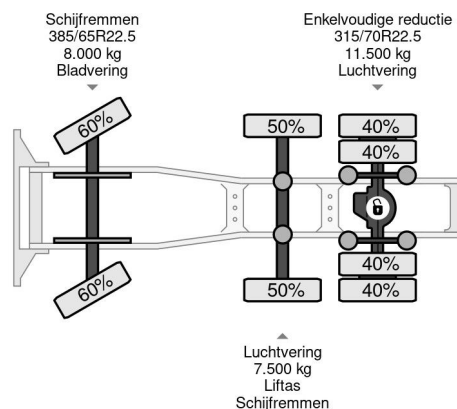

DAF 6X2 SPECIAL INTERIOR LIFT / STEERING AXLE tv till 08-2025

COMMON

Price	On request ex VAT
Id	DA035957
Make	DAF
Type	6X2 SPECIAL INTERIOR LIFT / STEERING AXLE tv till 08-2025
Year	2014
Mileage	1.059.880 km
Construction	Standard tractor
Gross weight	27.000 kg
Emissionclass	6

DAF XF 460 6X2 SPECIAL INTERIOR LIFT / STEERING AX...

Referentienummer: DA035957

PROPERTIES

First registration date	30-07-2014
Mot expiry date	01-08-2025
License plate	37-BDZ-6
Fuel	Diesel
Transmission	Automatic
Vehicle identification number	XLRTGH4300G035957
Axle configuration	6x2
Axle count	3
Weight	9.052 kg
Cylinder count	6
Power kw	340
Power hp	462
Wheelbase	415 cm
Load capacity	17.948 kg
Length	651 cm
Width	255 cm