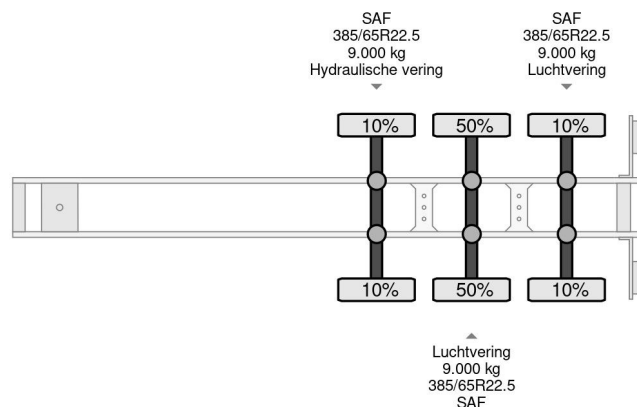

DESCRIPTION

VIDEO AVAILABLE