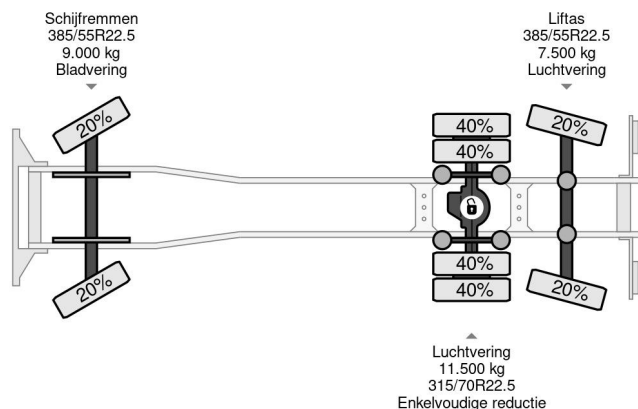

Volvo 6X2 - EURO 3 + 2 LAYERS + LIFT/STEERING AXLE

COMMON

Price	€ 9.750,- ex VAT
Id	VO621161
Make	Volvo
Type	6X2 - EURO 3 + 2 LAYERS + LIFT/STEERING AXLE
Year	2006
Mileage	1.893.430 km
Construction	Livestock transport
Gross weight	28.000 kg
Emissionclass	3

Volvo FM 400 6X2 - EURO 3 + 2 LAYERS + LIFT/STEERING...

Referentienummer: VO621161

PROPERTIES

First registration date	21-04-2006
Mot expiry date	30-05-2025
License plate	BR-XS-74
Fuel	Diesel
Transmission	Automatic
Vehicle identification number	YV2JSG0C16A621161
Axle configuration	6x2
Axle count	3
Weight	13.960 kg
Cylinder count	6
Power kw	294
Power hp	400
Wheelbase	628 cm
Load capacity	14.040 kg
Length	945 cm
Width	250 cm