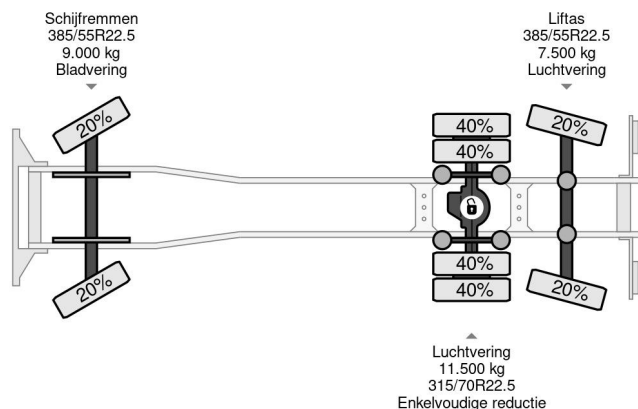

## Volvo 6X2 - EURO 3 + 2 LAYERS + LIFT/STEERING AXLE

### COMMON

Price	€ 9.750,- ex VAT
Id	VO621161
Make	Volvo
Type	6X2 - EURO 3 + 2 LAYERS + LIFT/STEERING AXLE
Year	2006
Mileage	1.893.430 km
Construction	Livestock transport
Gross weight	28.000 kg
Emissionclass	3

### PROPERTIES

First registration date	21-04-2006
Mot expiry date	30-05-2025
License plate	BR-XS-74
Fuel	Diesel
Transmission	Automatic
Vehicle identification number	YV2JSG0C16A621161
Axle configuration	6x2
Axle count	3
Weight	13.960 kg
Cylinder count	6
Power kw	294
Power hp	400
Wheelbase	628 cm
Load capacity	14.040 kg
Length	945 cm
Width	250 cm