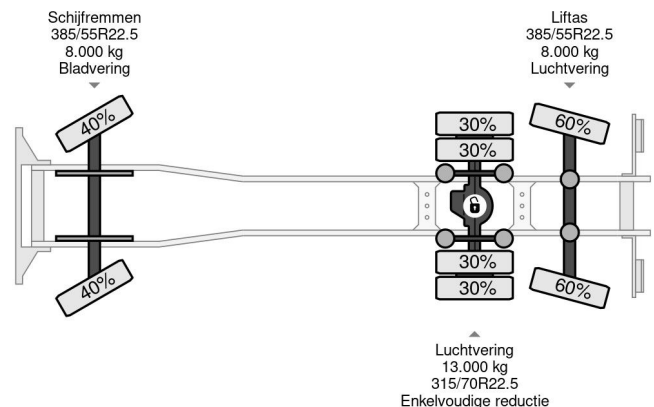

Referentienummer: RE001618