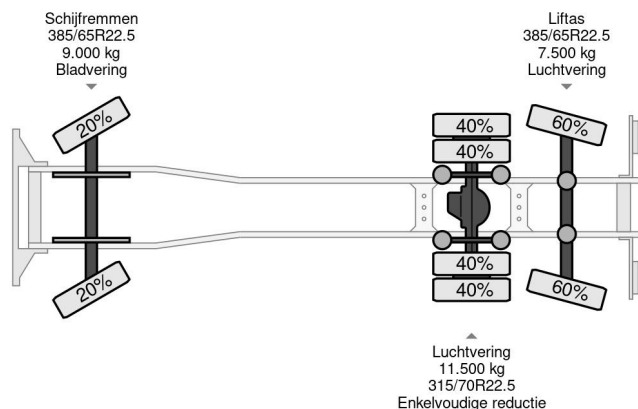

DAF 6X2 - EURO 6 + LIFT/STEERING AXLE + TÜV 09-2025

COMMON

Price	€ 8.950,- ex VAT
Id	DA075824
Make	DAF
Type	6X2 - EURO 6 + LIFT/STEERING AXLE + TÜV 09-2025
Year	2015
Mileage	1.204.968 km
Construction	Chassis cab
Gross weight	28.000 kg
Emissionclass	6

DAF XF 440 6X2 - EURO 6 + LIFT/STEERING AXLE + TÜV ...

Referentienummer: DA075824

PROPERTIES

First registration date	08-09-2015
Mot expiry date	08-09-2025
License plate	13-BGJ-2
Fuel	Diesel
Transmission	Automatic
Vehicle identification number	XLRASH4100G075824
Axle configuration	6x2
Axle count	3
Weight	12.725 kg
Cylinder count	6
Power kw	320
Power hp	435
Wheelbase	645 cm
Load capacity	15.275 kg
Length	1.053 cm
Width	260 cm