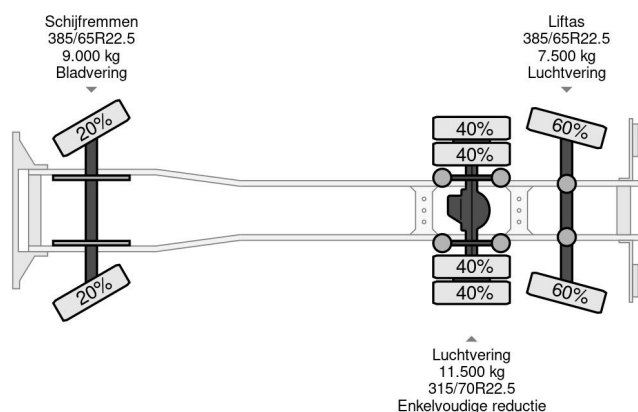

### COMMON

Price	€ 8.950,- ex VAT
Id	DA075824
Make	DAF
Type	6X2 - EURO 6 + LIFT/STEERING AXLE + TÜV 09-2025
Year	2015
Mileage	1.204.968 km
Construction	Chassis cab
Gross weight	28.000 kg
Emissionclass	6

### PROPERTIES

First registration date	08-09-2015
Mot expiry date	08-09-2025
License plate	13-BGJ-2
Fuel	Diesel
Transmission	Automatic
Vehicle identification number	XLRASH4100G075824
Axle configuration	6x2
Axle count	3
Weight	12.725 kg
Cylinder count	6
Power kw	320
Power hp	435
Wheelbase	645 cm
Load capacity	15.275 kg
Length	1.053 cm
Width	260 cm