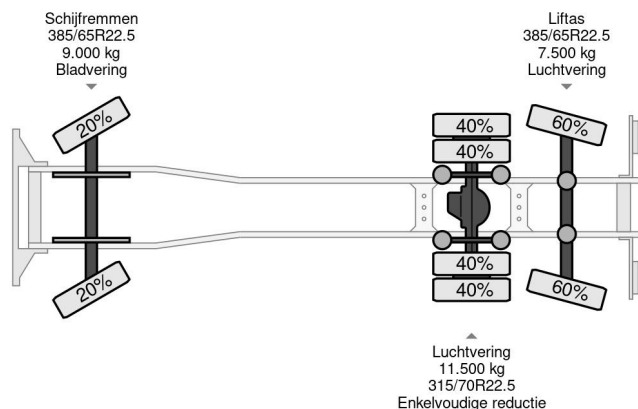

### COMMON

Price	€ 8.950,- ex VAT
Id	DA075824
Make	DAF
Type	6X2 - EURO 6 + LIFT/STEERING AXLE + TÜV 09-2025
Year	2015
Mileage	1.204.968 km
Construction	Chassis cab
Gross weight	28.000 kg
Emissionclass	6

### PROPERTIES

First registration date	08-09-2015
Mot expiry date	08-09-2025
License plate	13-BGJ-2
Fuel	Diesel
Transmission	Automatic
Vehicle identification number	XLRASH4100G075824
Axle configuration	6x2
Axle count	3
Weight	12.725 kg
Cylinder count	6
Power kw	320
Power hp	435
Wheelbase	645 cm
Load capacity	15.275 kg
Length	1.053 cm
Width	260 cm