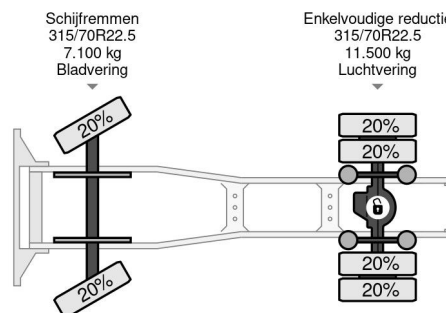

DESCRIPTION

VIDEO AVAILABLE