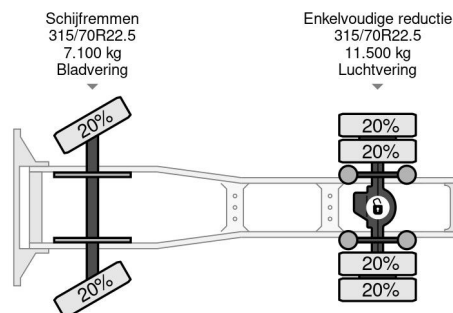

DESCRIPTION

VIDEO AVAILABLE