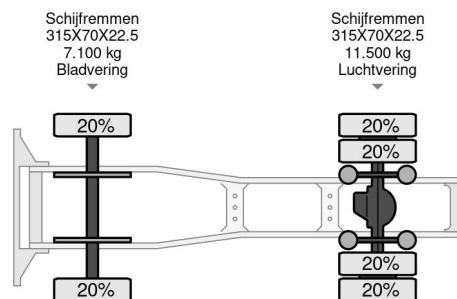

Volvo 420 4X2 PTO

COMMON

Price	€ 18.950,- ex VAT
Id	VO309304-G
Make	Volvo
Type	420 4X2 PTO
Year	2019
Mileage	641.999 km
Construction	Standard tractor
Gross weight	18.800 kg
Emissionclass	6

PROPERTIES

First registration date	07-03-2019
Mot expiry date	21-03-2025
License plate	32-BLZ-8
Transmission	Automatic
Vehicle identification number	YV2XTR0C3LB309304
Axle configuration	4x2
Axle count	2
Weight	7.007 kg
Cylinder count	6
Power kw	315
Power hp	428
Wheelbase	370 cm
Load capacity	11.793 kg
Length	611 cm
Width	252 cm
Height	290 cm

Volvo FM 420 4X2 PTO

Referentienummer: VO309304-G

DESCRIPTION

6195023364
6195023365