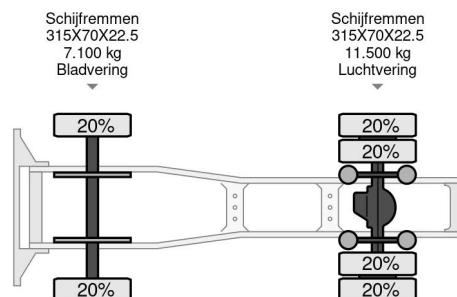

Volvo 420 4X2 PTO

COMMON

Price	€ 18.950,- ex VAT
Id	VO309304-G
Make	Volvo
Type	420 4X2 PTO
Year	2019
Mileage	641.999 km
Construction	Standard tractor
Gross weight	18.800 kg
Emissionclass	6

PROPERTIES

First registration date	07-03-2019
Mot expiry date	21-03-2025
License plate	32-BLZ-8
Transmission	Automatic
Vehicle identification number	YV2XTR0C3LB309304
Axle configuration	4x2
Axle count	2
Weight	7.007 kg
Cylinder count	6
Power kw	315
Power hp	428
Wheelbase	370 cm
Load capacity	11.793 kg
Length	611 cm
Width	252 cm
Height	290 cm

Volvo FM 420 4X2 PTO

Referentienummer: VO309304-G

DESCRIPTION

6195023364
6195023365