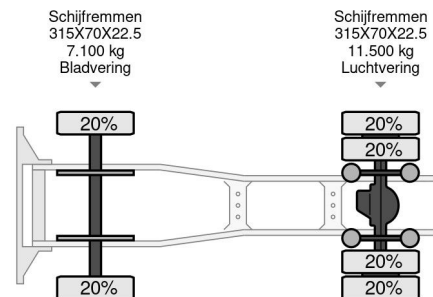

DESCRIPTION

6195023364
6195023365