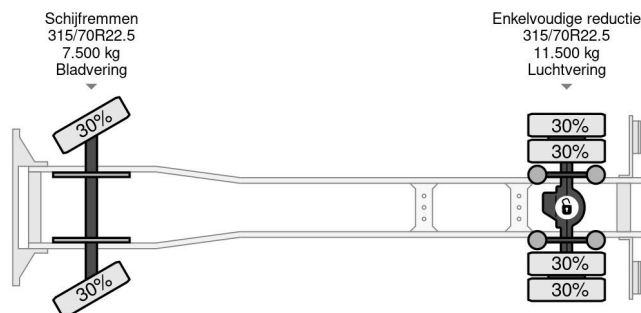

Volvo 4X2 EURO 6 TÜV TILL 01-2026

COMMON

Price	On request ex VAT
Id	VO101145
Make	Volvo
Type	4X2 EURO 6 TÜV TILL 01-2026
Year	2015
Mileage	734.552 km
Construction	Box body
Gross weight	19.500 kg
Emissionclass	6

Volvo FE 280 4X2 EURO 6 TÜV TILL 01-2026

Referentienummer: VO101145

PROPERTIES

First registration date	09-01-2015
Mot expiry date	09-01-2026
License plate	30-BFN-4
Fuel	Diesel
Transmission	Automatic
Vehicle identification number	YV2V0Y1A6FZ101145
Axle configuration	4x2
Axle count	2
Weight	9.417 kg
Cylinder count	6
Power kw	210
Power hp	286
Wheelbase	580 cm
Construction dimensions (l/b/h)	
Load capacity	10.083 kg
Length	965 cm
Width	255 cm