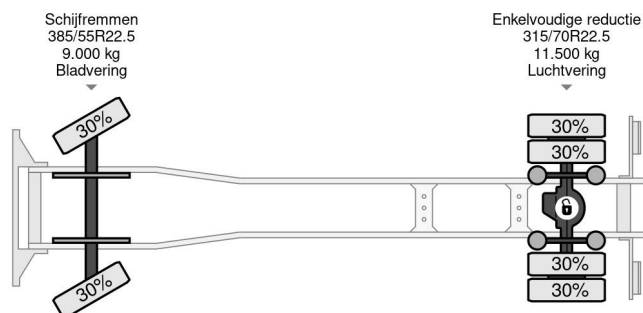

DAF 4X2 EURO 6 DHOLLANDIA LIFT 2000 KG TÜV TILL 09-2025

COMMON

Price	On request ex VAT
Id	DA068906
Make	DAF
Type	4X2 EURO 6 DHOLLANDIA LIFT 2000 KG TÜV TILL 09-2025
Year	2015
Mileage	1.229.475 km
Construction	Curtain sided
Gross weight	20.500 kg
Emissionclass	6

DAF CF 460 4X2 EURO 6 DHOLLANDIA LIFT 2000 KG TÜV ...

Referentienummer: DA068906

PROPERTIES

First registration date	09-09-2015
Mot expiry date	09-09-2025
License plate	92-BGH-9
Fuel	Diesel
Transmission	Automatic
Vehicle identification number	XLRAEM4300G068906
Axle configuration	4x2
Axle count	2
Weight	11.281 kg
Cylinder count	6
Power kw	340
Power hp	462
Wheelbase	570 cm
Construction dimensions (l/b/h)	
Load capacity	9.219 kg
Length	977 cm
Width	255 cm