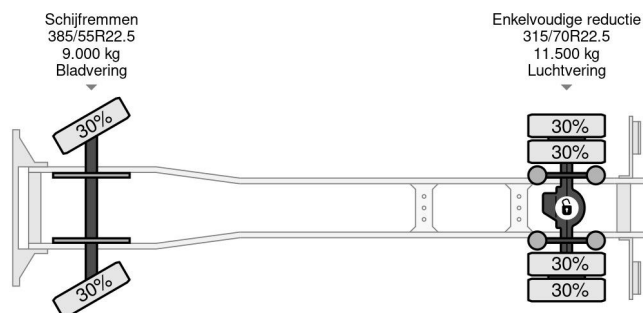

PROPERTIES

First registration date	09-09-2015
Mot expiry date	09-09-2025
License plate	92-BGH-9
Fuel	Diesel
Transmission	Automatic
Vehicle identification number	XLRAEM4300G068906
Axle configuration	4x2
Axle count	2
Weight	11.281 kg
Cylinder count	6
Power kw	340
Power hp	462
Wheelbase	570 cm
Construction dimensions (l/b/h)	
Load capacity	9.219 kg
Length	977 cm
Width	255 cm

DAF CF 460 4X2 EURO 6 DHOLLANDIA LIFT 2000 KG TÜV ...

Referentienummer: DA068906

DESCRIPTION

VIDEO AVAILABLE

Energieweg 7, 4231 DJ Meerkerk

Tel.: +31 (0)183 74 56 20

Email: info@rhtrucks.nl