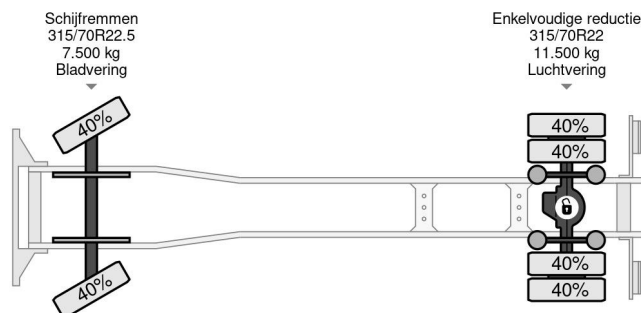

Volvo 4X2 BOX DHOLLANDIA LIFT TÜV TILL 01-2026

COMMON

Price	On request ex VAT
Id	VO101153
Make	Volvo
Type	4X2 BOX DHOLLANDIA LIFT TÜV TILL 01-2026
Year	2015
Mileage	726.495 km
Construction	Box body
Gross weight	19.500 kg
Emissionclass	6

Volvo FE 280 4X2 BOX DHOLLANDIA LIFT TÜV TILL 01-2026

Referentienummer: VO101153

PROPERTIES

First registration date	09-01-2015
Mot expiry date	09-01-2026
License plate	29-BFN-4
Fuel	Diesel
Transmission	Automatic
Vehicle identification number	YV2V0Y1A5FZ101153
Axle configuration	4x2
Axle count	2
Weight	9.417 kg
Cylinder count	6
Power kw	210
Power hp	286
Wheelbase	580 cm
Construction dimensions (l/b/h)	
Load capacity	10.083 kg
Length	965 cm
Width	255 cm