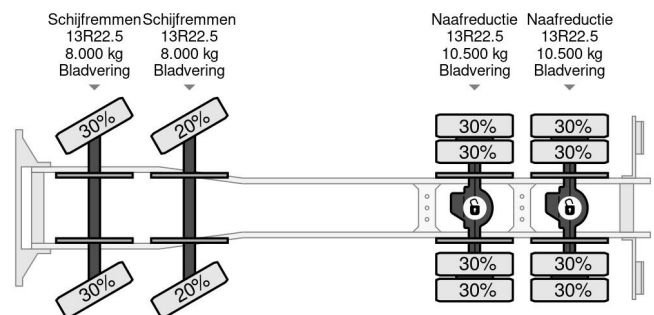

Renault 8X4 - EURO 6 + HIAB 288 E-5 + JIB 70X-4 + REMOTE + FULL STEEL SUSP.

COMMON

Price	€ 89.750,- ex VAT
Id	RE000440-K
Make	Renault
Type	8X4 - EURO 6 + HIAB 288 E-5 + JIB 70X-4 + REMOTE + FULL STEEL SUSP.
Year	2015
Mileage	473.111 km
Construction	Crane
Gross weight	32.000 kg
Emissionclass	6

Renault C430 8X4 - EURO 6 + HIAB 288 E-5 + JIB 70X-4 + ...

Referentienummer: RE000440-K

PROPERTIES

First registration date	06-02-2015
Fuel	Diesel
Transmission	Automatic
Vehicle identification number	VF630S167FD000440
Axle configuration	8x4
Axle count	4
Weight	18.505 kg
Power kw	285
Power hp	387
Load capacity	13.495 kg