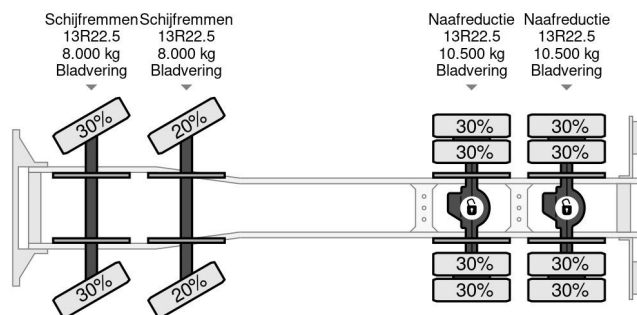

Renault 8X4 - EURO 6 + HIAB 288 E-5 + JIB 70X-4 + REMOTE + FULL STEEL SUSP. TÜV TILL 12-2025

COMMON

Price	€ 89.750,- ex VAT
Id	RE000440-K
Make	Renault
Type	8X4 - EURO 6 + HIAB 288 E-5 + JIB 70X-4 + REMOTE + FULL STEEL SUSP. TÜV TILL 12-2025
Year	2015
Mileage	473.111 km
Construction	Crane
Gross weight	32.000 kg
Emissionclass	6

Renault C430 8X4 - EURO 6 + HIAB 288 E-5 + JIB 70X-4 + ...

Referentienummer: RE000440-K

PROPERTIES

First registration date	06-02-2015
Fuel	Diesel
Transmission	Automatic
Vehicle identification number	VF630S167FD000440
Axle configuration	8x4
Axle count	4
Weight	18.505 kg
Power kw	285
Power hp	387
Load capacity	13.495 kg