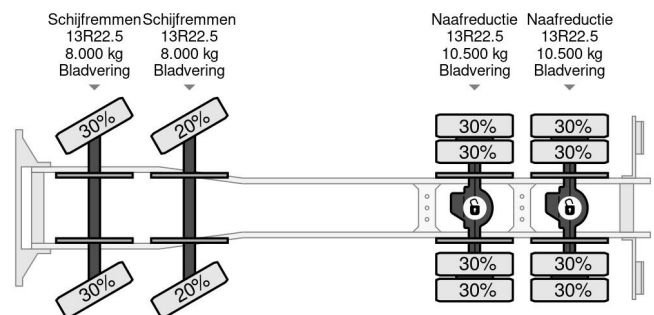

## COMMON

Price	€ 89.750,- ex VAT
Id	RE000440-K
Make	Renault
Type	8X4 - EURO 6 + HIAB 288 E-5 + JIB 70X-4 + REMOTE + FULL STEEL SUSP.
Year	2015
Mileage	473.111 km
Construction	Crane
Gross weight	32.000 kg
Emissionclass	6

## PROPERTIES

First registration date	06-02-2015
Fuel	Diesel
Transmission	Automatic
Vehicle identification number	VF630S167FD000440
Axle configuration	8x4
Axle count	4
Weight	18.505 kg
Power kw	285
Power hp	387
Load capacity	13.495 kg