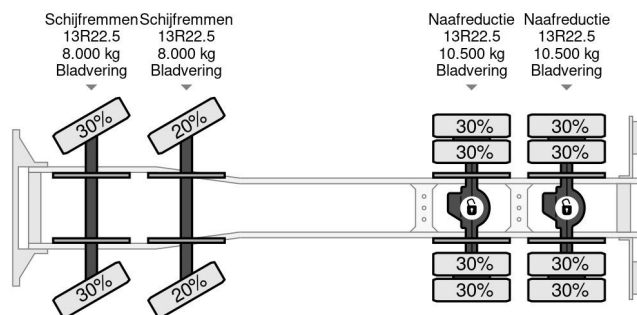

Renault 8X4 - EURO 6 + HIAB 288 E-5 + JIB 70X-4 + REMOTE + FULL STEEL SUSP.

COMMON

Price	€ 89.750,- ex VAT
Id	RE000440-K
Make	Renault
Type	8X4 - EURO 6 + HIAB 288 E-5 + JIB 70X-4 + REMOTE + FULL STEEL SUSP.
Year	2015
Mileage	473.111 km
Construction	Crane
Gross weight	32.000 kg
Emissionclass	6

Renault C430 8X4 - EURO 6 + HIAB 288 E-5 + JIB 70X-4 + ...

Referentienummer: RE000440-K

PROPERTIES

First registration date	06-02-2015
Fuel	Diesel
Transmission	Automatic
Vehicle identification number	VF630S167FD000440
Axle configuration	8x4
Axle count	4
Weight	18.505 kg
Power kw	285
Power hp	387
Load capacity	13.495 kg