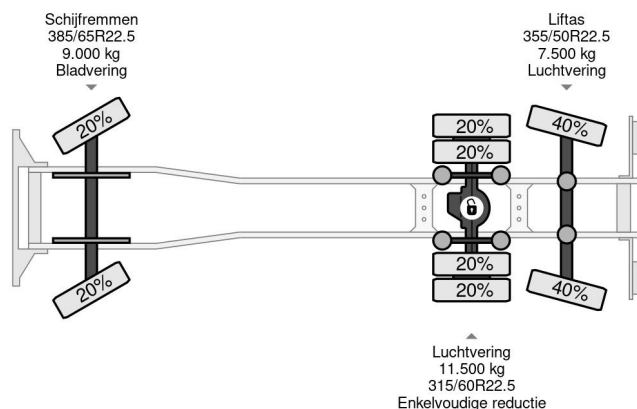

Scania 6X2 - HIAB 422 ED-5 + REMOTE + LIFT/STEERING AXLE

COMMON

Price	€ 39.750,- ex VAT
Id	SC180986-K
Make	Scania
Type	6X2 - HIAB 422 ED-5 + REMOTE + LIFT/STEERING AXLE
Year	2007
Mileage	1.127.298 km
Construction	Crane
Gross weight	28.000 kg
Emissionclass	4

Scania P340 6X2 - HIAB 422 ED-5 + REMOTE + LIFT/STEER...

Referentienummer: SC180986-K

PROPERTIES

First registration date	07-11-2007
Mot expiry date	27-02-2025
License plate	BT-LG-03
Fuel	Diesel
Transmission	Automatic
Vehicle identification number	XLEP6X20005180986
Axle configuration	6x2
Axle count	3
Weight	16.930 kg
Cylinder count	6
Power kw	250
Power hp	340
Wheelbase	606 cm
Load capacity	11.070 kg
Length	1.007 cm
Width	255 cm