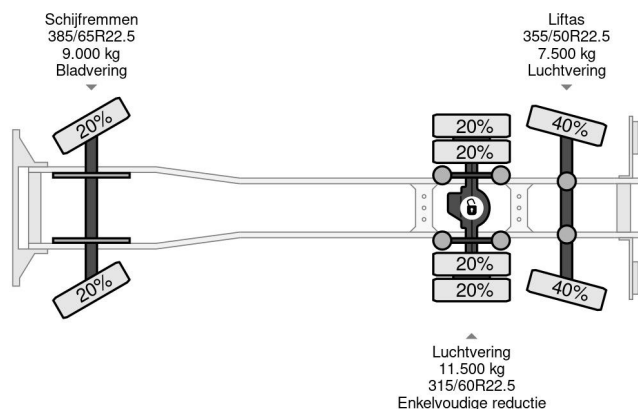

# Scania 6X2 - HIAB 422 ED-5 + REMOTE + LIFT/STEERING AXLE

## COMMON

Price	€ 39.750,- ex VAT
Id	SC180986-K
Make	Scania
Type	6X2 - HIAB 422 ED-5 + REMOTE + LIFT/STEERING AXLE
Year	2007
Mileage	1.127.298 km
Construction	Crane
Gross weight	28.000 kg
Emissionclass	4

## PROPERTIES

First registration date	07-11-2007
Mot expiry date	27-02-2025
License plate	BT-LG-03
Fuel	Diesel
Transmission	Automatic
Vehicle identification number	XL6P6X20005180986
Axle configuration	6x2
Axle count	3
Weight	16.930 kg
Cylinder count	6
Power kw	250
Power hp	340
Wheelbase	606 cm
Load capacity	11.070 kg
Length	1.007 cm
Width	255 cm