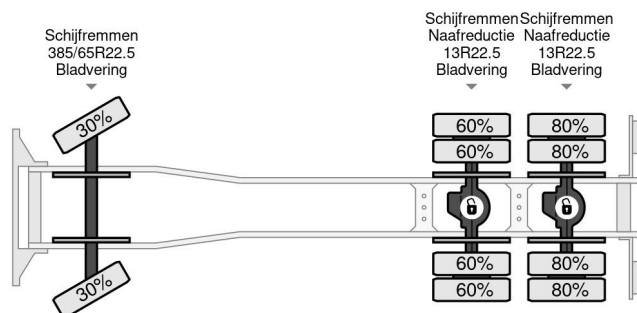

PROPERTIES

First registration date	10-06-2020
Fuel	Diesel
Transmission	Automatic
Vehicle identification number	W1T96421610445278
Axle configuration	6x4
Axle count	3
Weight	15.900 kg
Power kw	427
Power hp	580
Construction dimensions (l/b/h)	

Mercedes-Benz Arocs 3358 6X4 EURO 6 KIPPER FULL STEEL

Referentienummer: MB445278

DESCRIPTION

VIDEO AVAILABLE