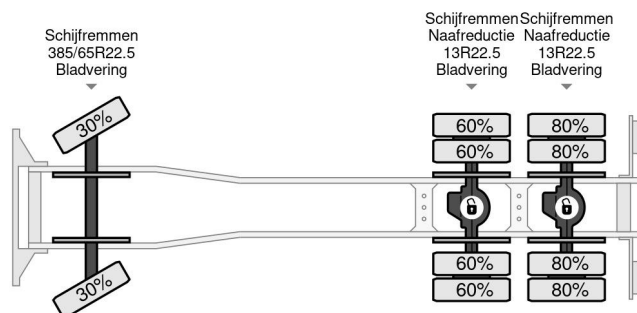

Mercedes-Benz 3358 6X4 EURO 6 KIPPER FULL STEEL

COMMON

| | |
|---------------|-----------------------------------|
| Price | € 63.950,- ex VAT |
| Id | MB445278 |
| Make | Mercedes-Benz |
| Type | 3358 6X4 EURO 6 KIPPER FULL STEEL |
| Year | 2020 |
| Mileage | 162.803 km |
| Construction | Tipper |
| Emissionclass | 6 |

PROPERTIES

| | |
|---------------------------------|-------------------|
| First registration date | 10-06-2020 |
| Fuel | Diesel |
| Transmission | Automatic |
| Vehicle identification number | W1T96421610445278 |
| Axle configuration | 6x4 |
| Axle count | 3 |
| Weight | 15.900 kg |
| Power kw | 427 |
| Power hp | 580 |
| Construction dimensions (l/b/h) | |

Mercedes-Benz Arocs 3358 6X4 EURO 6 KIPPER FULL STEEL

Referentienummer: MB445278

DESCRIPTION

VIDEO AVAILABLE