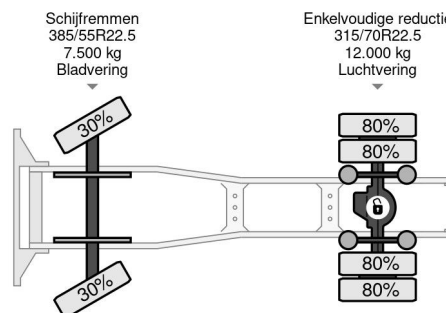

DESCRIPTION

VIDEO AVAILABLE