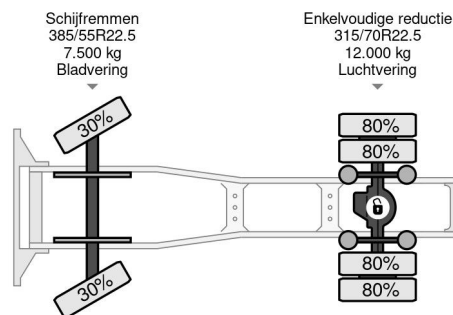

DESCRIPTION

VIDEO AVAILABLE