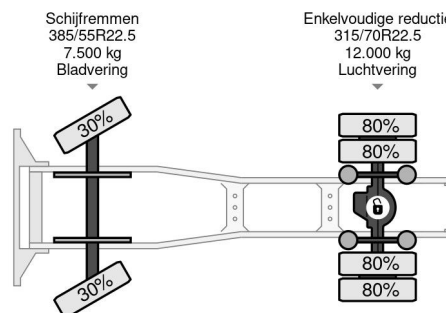

MAN 4X2 - EURO 5

COMMON

Price	€ 7.950,- ex VAT
Id	MA145461
Make	MAN
Type	4X2 - EURO 5
Year	2010
Mileage	1.047.440 km
Construction	Standard tractor
Gross weight	18.000 kg
Emissionclass	5

PROPERTIES

First registration date	21-09-2010
Fuel	Diesel
Transmission	Automatic
Vehicle identification number	WMA06XZZ8BW145461
Axle configuration	4x2
Axle count	2
Weight	7.450 kg
Power kw	324
Power hp	441
Load capacity	10.550 kg

MAN TGX 18.440 4X2 - EURO 5

Referentienummer: MA145461

DESCRIPTION

VIDEO AVAILABLE