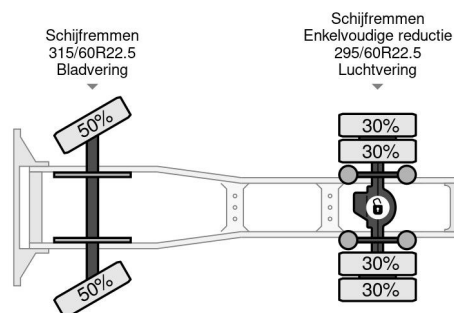

DESCRIPTION

VIDEO AVAILABLE