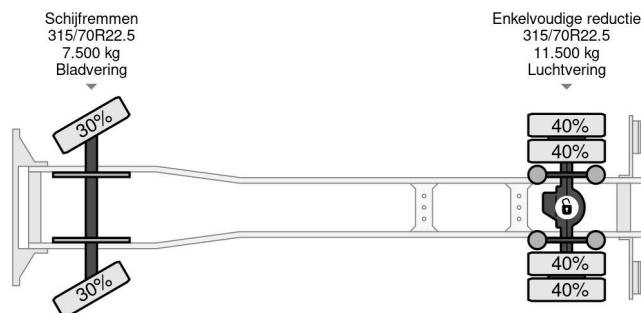

Volvo 4X2 EURO 6 DHOLLANDIA LIFT TÜV TILL 08-2025

COMMON

Price	On request ex VAT
Id	VO700279
Make	Volvo
Type	4X2 EURO 6 DHOLLANDIA LIFT TÜV TILL 08-2025
Year	2014
Mileage	652.173 km
Construction	Box body
Gross weight	19.500 kg
Emissionclass	6

Volvo FE 280 4X2 EURO 6 DHOLLANDIA LIFT TÜV TILL 08-...

Referentienummer: VO700279

PROPERTIES

First registration date	19-08-2014
Mot expiry date	19-08-2025
License plate	60-BFD-2
Fuel	Diesel
Transmission	Automatic
Vehicle identification number	YV2V0Y1AXEB700279
Axle configuration	4x2
Axle count	2
Weight	9.075 kg
Cylinder count	6
Power kw	210
Power hp	286
Wheelbase	580 cm
Construction dimensions (l/b/h)	
Load capacity	10.425 kg
Length	963 cm
Width	255 cm