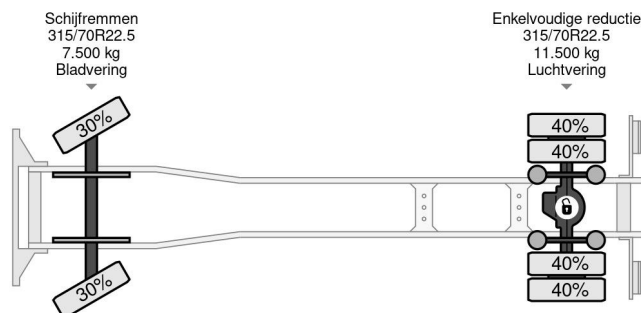

### COMMON

Price	On request ex VAT
Id	VO700279
Make	Volvo
Type	4X2 EURO 6 DHOLLANDIA LIFT TÜV TILL 08-2025
Year	2014
Mileage	652.173 km
Construction	Box body
Gross weight	19.500 kg
Emissionclass	6

Volvo FE 280 4X2 EURO 6 DHOLLANDIA LIFT TÜV TILL 08-...

### PROPERTIES

First registration date	19-08-2014
Mot expiry date	19-08-2025
License plate	60-BFD-2
Fuel	Diesel
Transmission	Automatic
Vehicle identification number	YV2V0Y1AXEB700279
Axle configuration	4x2
Axle count	2
Weight	9.075 kg
Cylinder count	6
Power kw	210
Power hp	286
Wheelbase	580 cm
Construction dimensions (l/b/h)	
Load capacity	10.425 kg
Length	963 cm
Width	255 cm