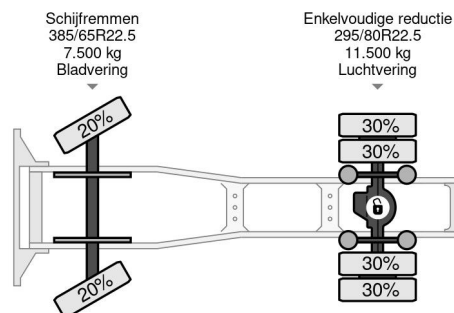

Scania 4X2 EURO 6 SPECIAL INTERIOR

COMMON

Price	On request ex VAT
Id	SC382973
Make	Scania
Type	4X2 EURO 6 SPECIAL INTERIOR
Year	2015
Mileage	1.047.137 km
Construction	Standard tractor
Gross weight	19.000 kg
Emissionclass	6

Scania R410 4X2 EURO 6 SPECIAL INTERIOR

Referentienummer: SC382973

PROPERTIES

First registration date	09-04-2015
Mot expiry date	11-04-2025
License plate	16-BFS-8
Fuel	Diesel
Transmission	Automatic
Vehicle identification number	YS2R4X20005382973
Axle configuration	4x2
Axle count	2
Weight	7.610 kg
Cylinder count	6
Power kw	302
Power hp	411
Wheelbase	370 cm
Load capacity	11.390 kg
Length	596 cm
Width	255 cm